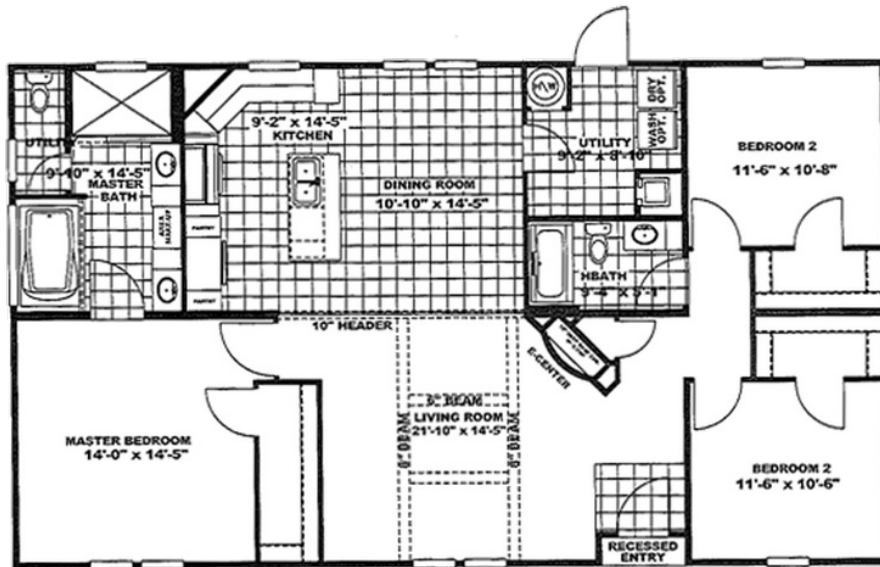

THE FREEDOM 3252

THE FREEDOM 3252 Model number: 27FRE32523AH20

3 beds • 2 baths • 1792 sq.ft. • 32' width • 56' depth

Our home building facilities invest in continuous product and process improvements. Plans, dimensions, features, materials, specifications and availability are subject to change without notice or obligation. Renderings and floor plans are representative likenesses of our homes and may differ from the actual homes. We invite you to tour a Home Center near you and inspect the highest value in quality housing available or call (423) 543-1531 to speak with a Home Consultant. Copyright 2017, CMH. All rights reserved.

THE FREEDOM 3252 Model number: 27FRE32523AH20

3 beds • 2 baths • 1792 sq.ft. • 32' width • 56' depth

Our home building facilities invest in continuous product and process improvements. Plans, dimensions, features, materials, specifications and availability are subject to change without notice or obligation. Renderings and floor plans are representative likenesses of our homes and may differ from the actual homes. We invite you to tour a Home Center near you and inspect the highest value in quality housing available or call (423) 543-1531 to speak with a Home Consultant. Copyright 2017, CMH. All rights reserved.